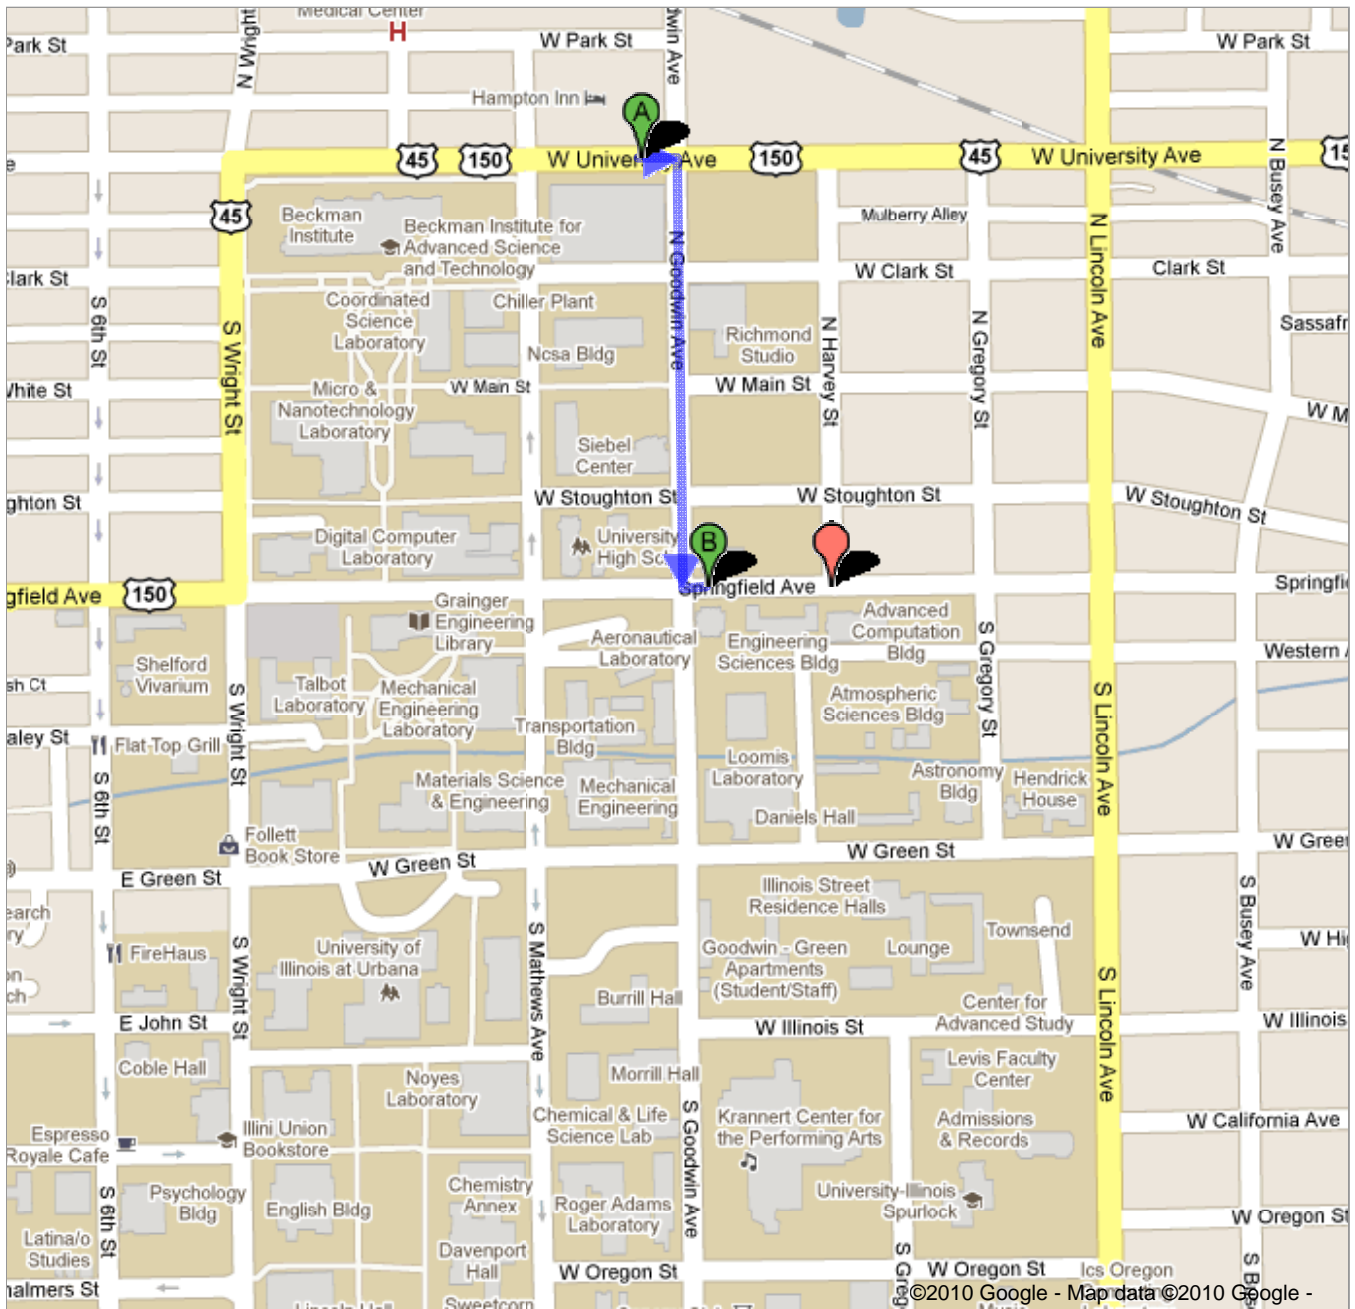

To see all the details that are visible on the screen, use the "Print" link next to the map.

Driving directions to Springfield Ave

 **W University Ave**

-
1. Head **east** on **W University Ave** toward **N Goodwin Ave**

 118 ft
 2. Take the 1st right onto **N Goodwin Ave**

 0.3 mi
 3. Turn left at **Springfield Ave**

 69 ft

 **Springfield Ave**

These directions are for planning purposes only. You may find that construction projects, traffic, weather, or other events may cause conditions to differ from the map results, and you should plan your route accordingly. You must obey all signs or notices regarding your route.

Map data ©2010 Google

[Report a problem](#)

Hide

Driving directions to Springfield Ave

1101 W. Springfield Ave, Urbana, IL